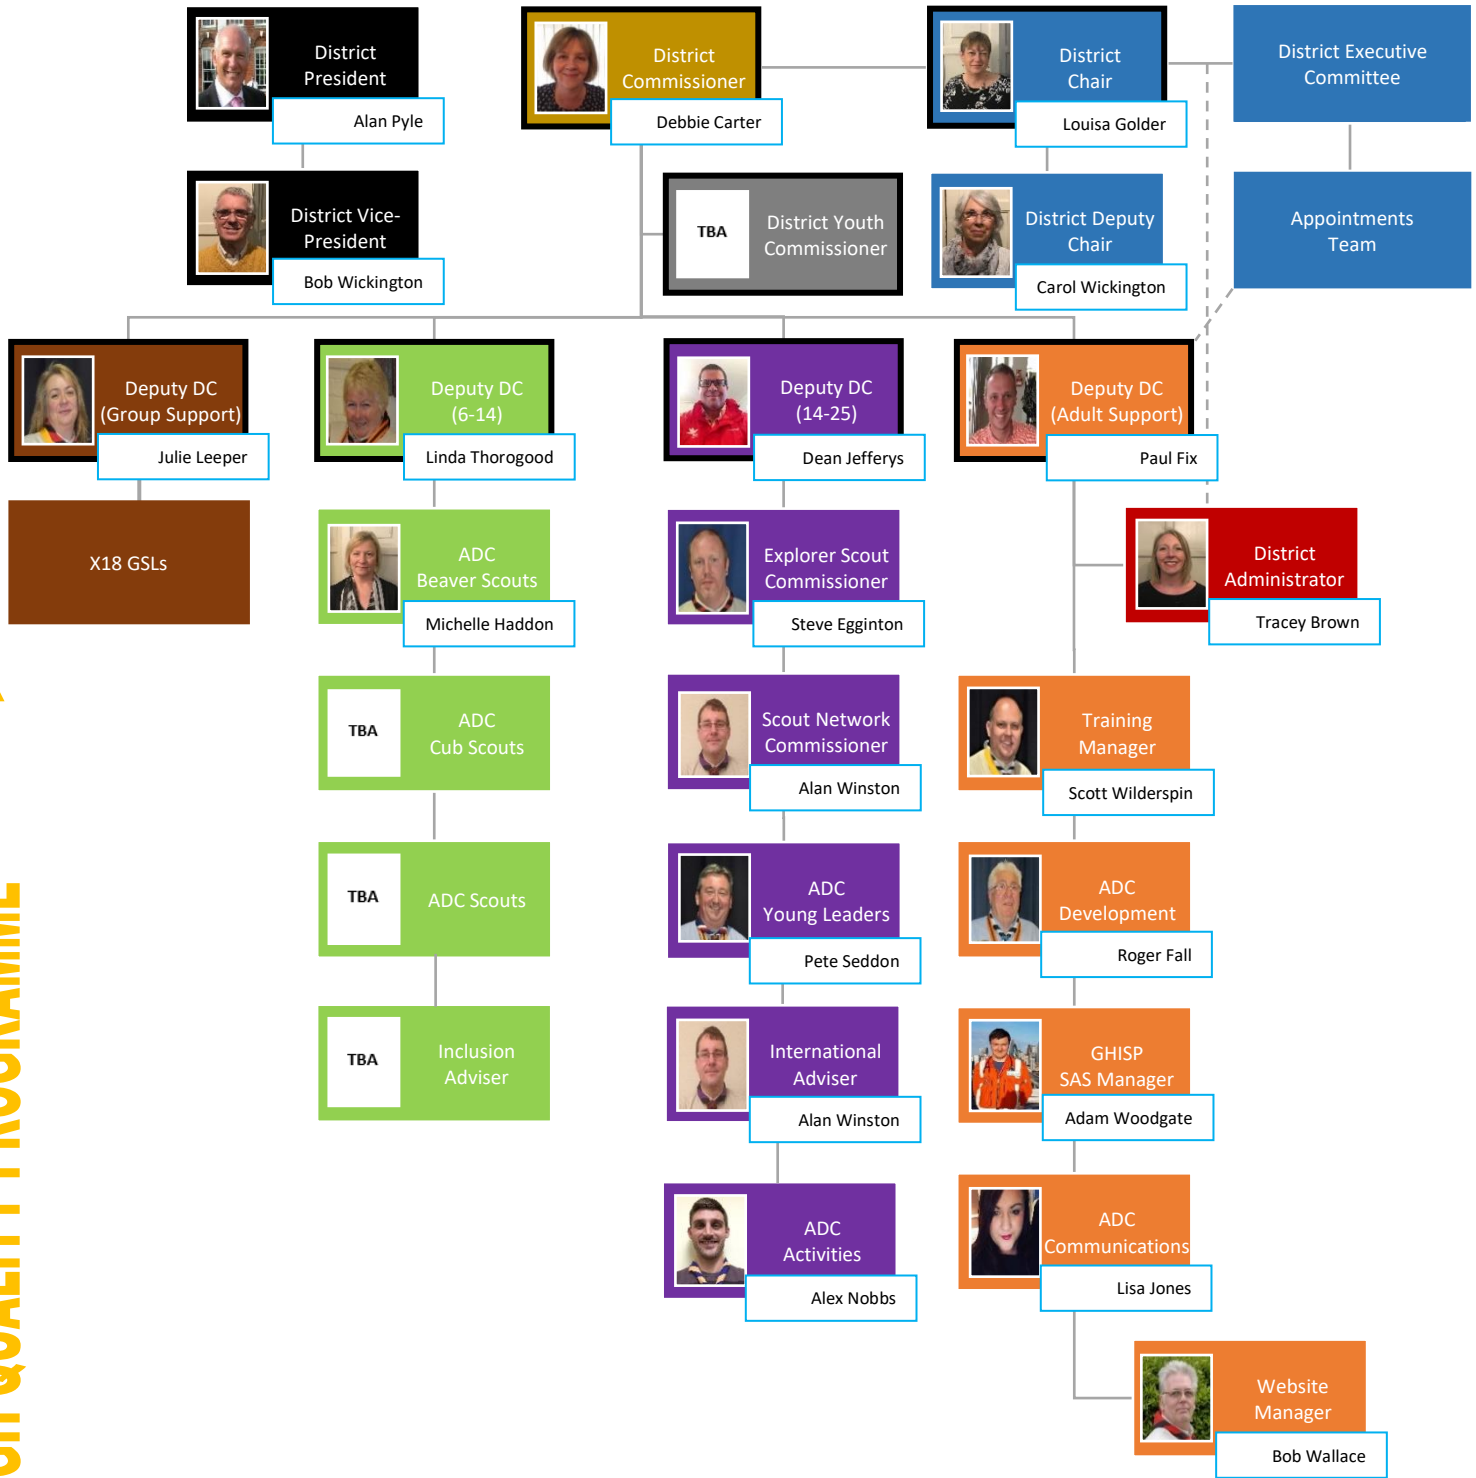

HORNCHURCH DISTRICT SUPPORT STRUCTURE – 2018

0

HIGH QUALITY PROGRAMME

GROWTH & DEVELOPMENT